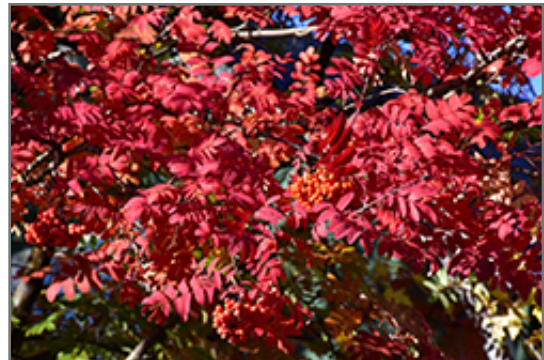

Showy Mountain Ash in fall
Photo courtesy of NetPS Plant Finder