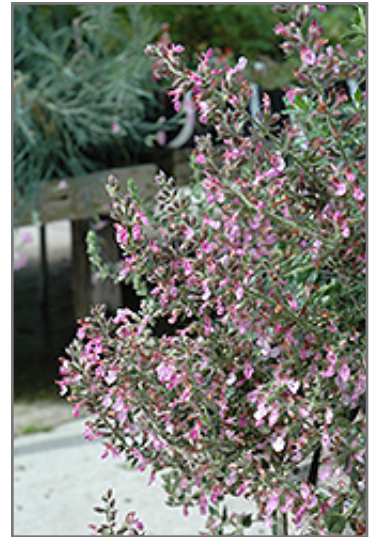

*Creeping Germander flowers
Photo courtesy of NetPS Plant Finder*