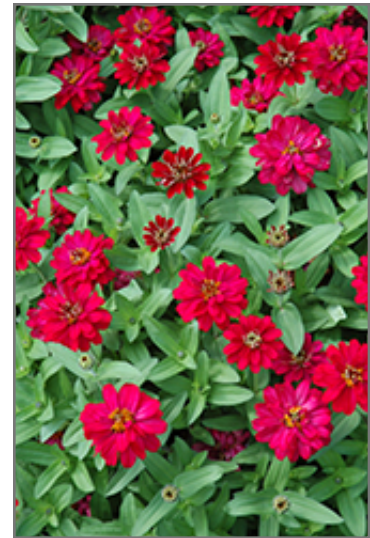

*Profusion Double Hot Cherry Zinnia flowers
Photo courtesy of NetPS Plant Finder*

*Profusion Double Hot Cherry Zinnia
flowers
Photo courtesy of NetPS Plant Finder*