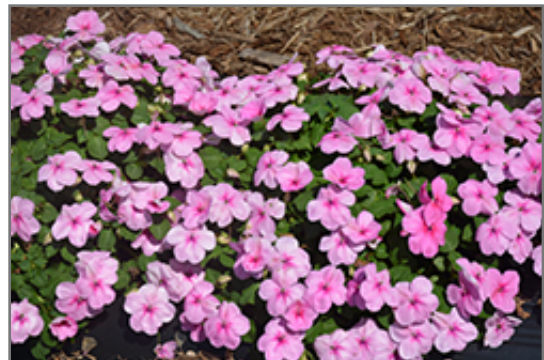

Super Elfin XP Pink Impatiens flowers
Photo courtesy of NetPS Plant Finder

Super Elfin XP Pink Impatiens flowers
Photo courtesy of NetPS Plant Finder