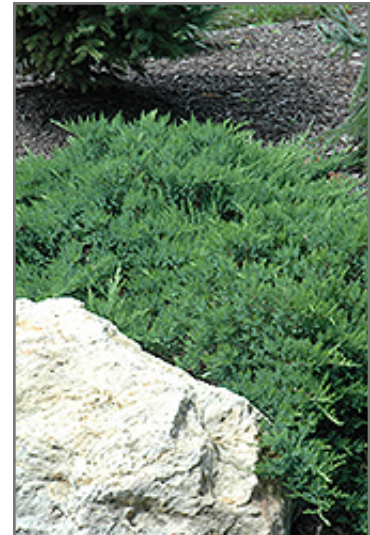

Broadmoor Juniper
Photo courtesy of NetPS Plant Finder