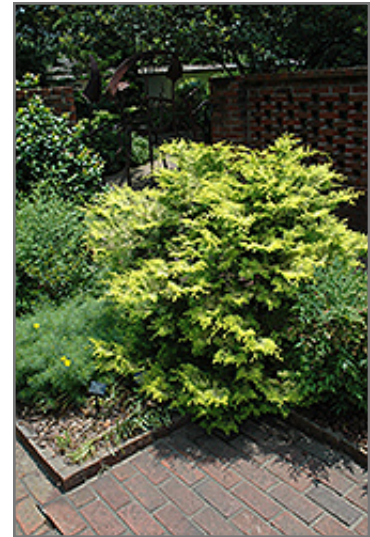

Cripps Gold Falsecypress
Photo courtesy of NetPS Plant Finder