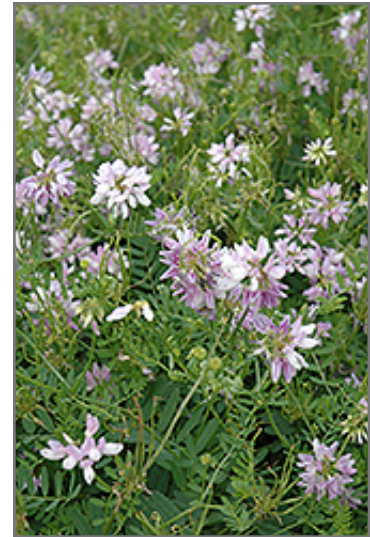

The Best of Every Season

Crown Vetch*
Coronilla varia

Height: 12 inches

Spread: 24 inches

Sunlight: ☉

Hardiness Zone: 2

Ornamental Features

Crown Vetch has masses of beautiful rose pea-like flowers at the ends of the stems in early summer, which are most effective when planted in groupings. Its compound leaves remain green in color throughout the season. The fruit is not ornamentally significant.

Landscape Attributes

Crown Vetch is a dense herbaceous perennial with a ground-hugging habit of growth. Its relatively fine texture sets it apart from other garden plants with less refined foliage.

This is a high maintenance plant that will require regular care and upkeep, and is best cleaned up in early spring before it resumes active growth for the season.

Gardeners should be aware of the following characteristic(s) that may warrant special consideration;

- Invasive

Crown Vetch is recommended for the following landscape applications;

- Groundcover
- Naturalizing And Woodland Gardens

Planting & Growing

Crown Vetch will grow to be about 12 inches tall at maturity, with a spread of 24 inches. Its foliage tends to remain dense right to the ground, not requiring facer plants in front. It grows at a fast rate, and under ideal conditions can be expected to live for approximately 10 years.