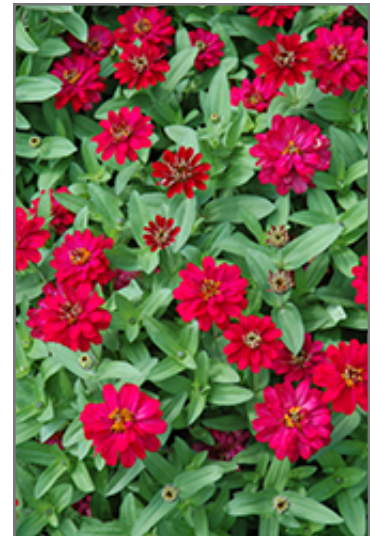

*Profusion Double Hot Cherry Zinnia flowers
Photo courtesy of NetPS Plant Finder*

*Profusion Double Hot Cherry Zinnia
flowers
Photo courtesy of NetPS Plant Finder*