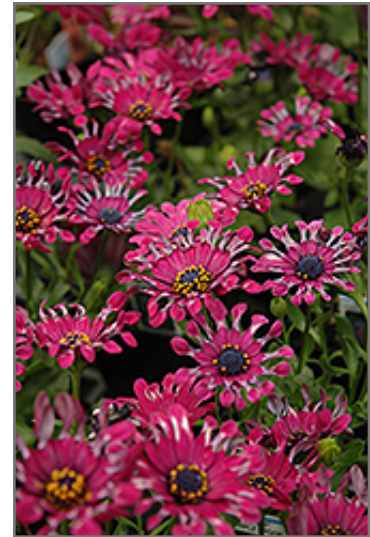

*Astra Purple Spoon African Daisy
flowers
Photo courtesy of NetPS Plant Finder*